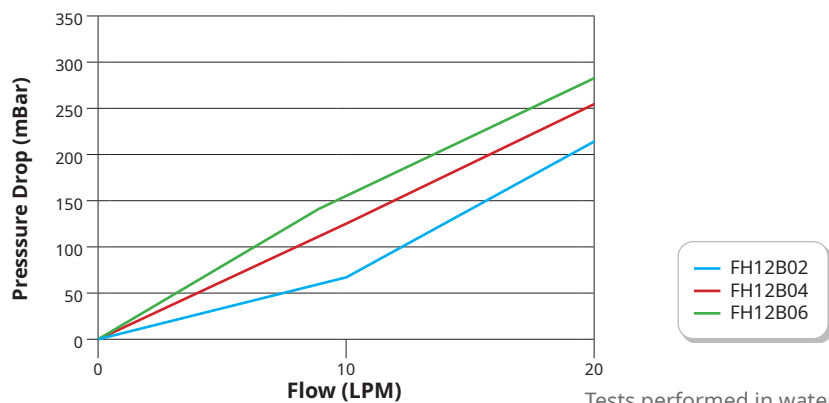

**FE14-M12 Series (G 1/4" Connection)**

Tests performed in water @25°C

**FA14-M12 Series (G 1/4" Connection)**

Tests performed in water @25°C

**FH12-M12 Series (G 1/2" Connection)**

Tests performed in water @25°C

**FC34-M12 Series (G 3/4" Connection)**

Tests performed in water @25°C

**FC10-M12 Series (G 1" Connection)**

Tests performed in water @25°C

**FJ112-M12 Series (G 1.½" Connection)**

Tests performed in water @25°C