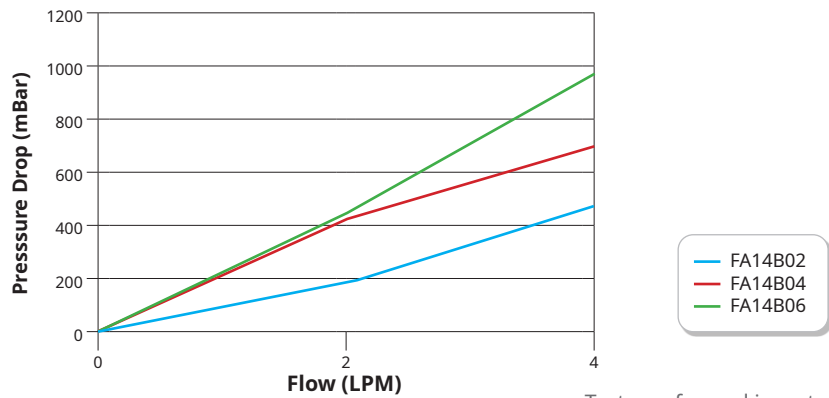

**FE14-M12 Series (G 1/4" Connection)**

Tests performed in water @25°C

**FA14-M12 Series (G 1/4" Connection)**

Tests performed in water @25°C

**FH12-M12 Series (G 1/2" Connection)**

Tests performed in water @25°C

**FC34-M12 Series (G 3/4" Connection)**

Tests performed in water @25°C

**FC10-M12 Series (G 1" Connection)**

Tests performed in water @25°C

**FJ112-M12 Series (G 1.½" Connection)**

Tests performed in water @25°C