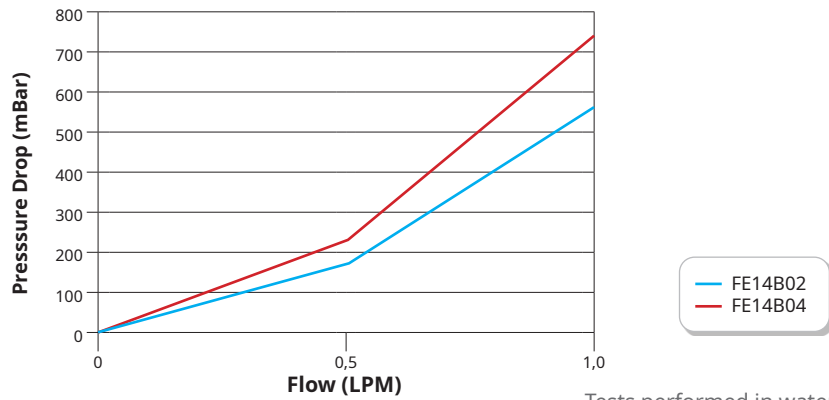

**FE14-M12 Series (G 1/4" Connection)**

Tests performed in water @25°C

**FA14-M12 Series (G 1/4" Connection)**

Tests performed in water @25°C

**FH12-M12 Series (G 1/2" Connection)**

Tests performed in water @25°C

**FC34-M12 Series (G 3/4" Connection)**

Tests performed in water @25°C

**FC10-M12 Series (G 1" Connection)**

Tests performed in water @25°C

**FJ112-M12 Series (G 1.½" Connection)**

Tests performed in water @25°C