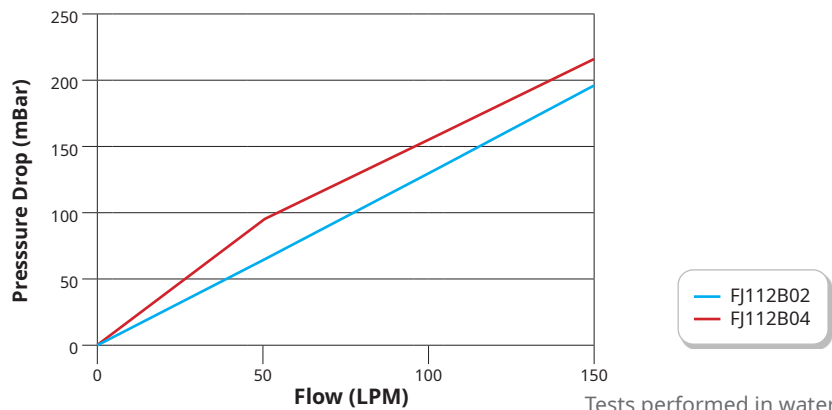

**FC34-M12 Series (G 3/4" Connection)**

Tests performed in water @25°C

**FC10-M12 Series (G 1" Connection)**

Tests performed in water @25°C

**FJ112-M12 Series (G 1.½" Connection)**

Tests performed in water @25°C