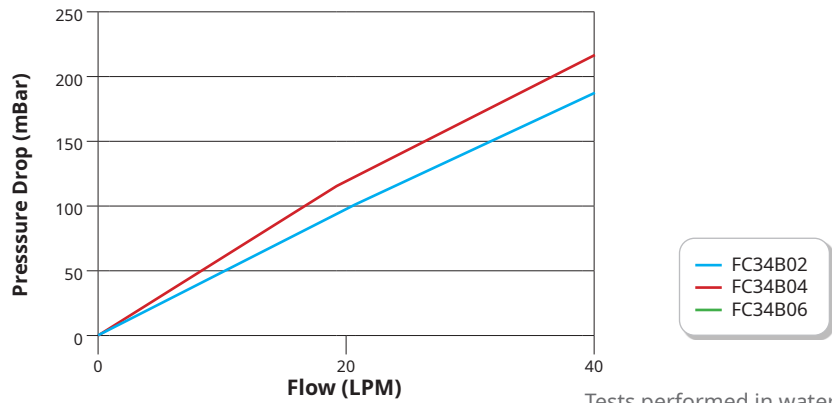

**FE14-M12 Series (G 1/4" Connection)**

Tests performed in water @25°C

**FA14-M12 Series (G 1/4" Connection)**

Tests performed in water @25°C

**FH12-M12 Series (G 1/2" Connection)**

Tests performed in water @25°C

**FC34-M12 Series (G 3/4" Connection)**

Tests performed in water @25°C

**FC10-M12 Series (G 1" Connection)**

Tests performed in water @25°C

**FJ112-M12 Series (G 1.½" Connection)**

Tests performed in water @25°C