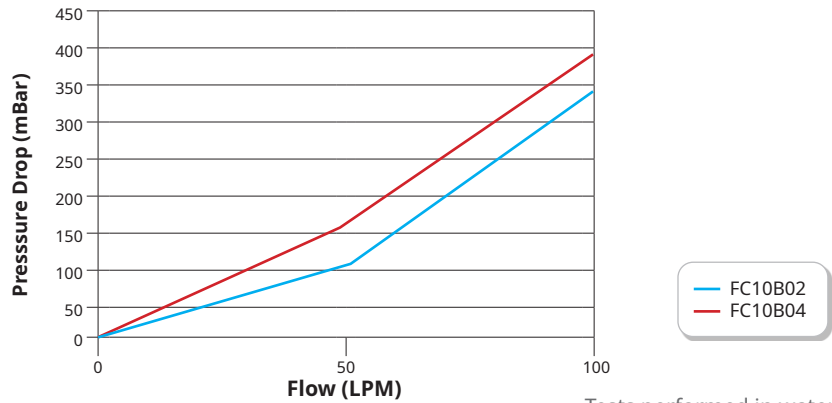

**FE14-M12 Series (G 1/4" Connection)**

Tests performed in water @25°C

**FA14-M12 Series (G 1/4" Connection)**

Tests performed in water @25°C

**FH12-M12 Series (G 1/2" Connection)**

Tests performed in water @25°C

**FC34-M12 Series (G 3/4" Connection)**

Tests performed in water @25°C

**FC10-M12 Series (G 1" Connection)**

Tests performed in water @25°C

**FJ112-M12 Series (G 1.½" Connection)**

Tests performed in water @25°C